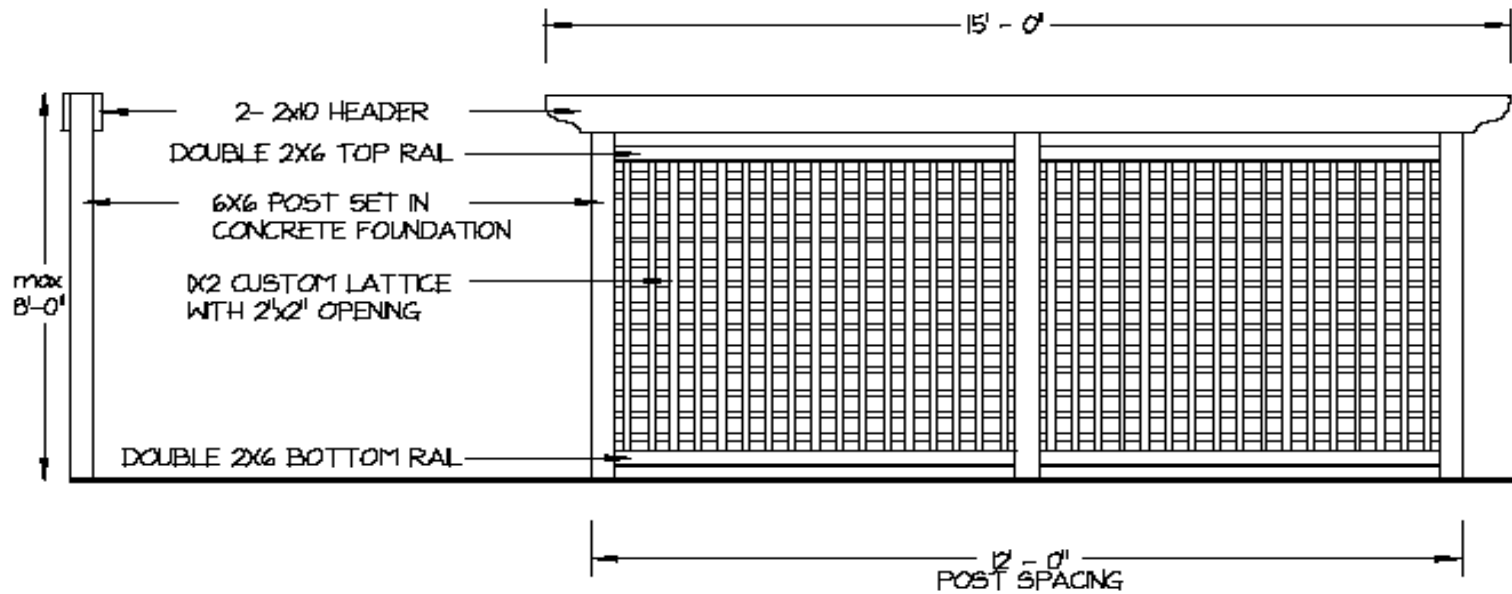

N.N.V.L.C.C.#214

Trellis / Privacy Screen

Standards

Material: 12 ft. long brown pressure treated wood trellis/screen.

Lower Post Length: 12 ft

Upper portion length: 15 ft.

Height: 8ft

Distance from back of house: **12 ft maximum.**

Lattice work. 2" X2" openings

See sketch and attached photos.

LANDSCAPE
 FLORIDA
 905.641.5250

DECORATIVE PRIVACY SCREEN DETAIL

NNVLCC 214 Privacy Screen Standard

May 2013