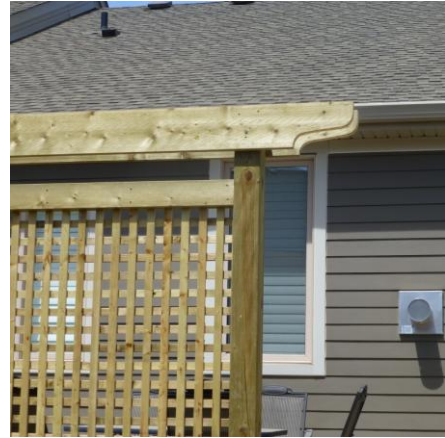

N.N.V.L.C.C.#214

Trellis / Privacy Screen

Standards

Material: 12 ft. long brown pressure treated wood trellis/screen.

Lower Post Length: 12 ft

Upper portion length: 15 ft.

Height: 8ft

Distance from back of house: **12 ft maximum.**

Lattice work. 2" X2" openings

See sketch and attached photos.

LANDSCAPE
 FLORIDA
 905.641.5250

DECORATIVE PRIVACY SCREEN DETAIL

NNVLCC 214 Privacy Screen Standard

May 2013